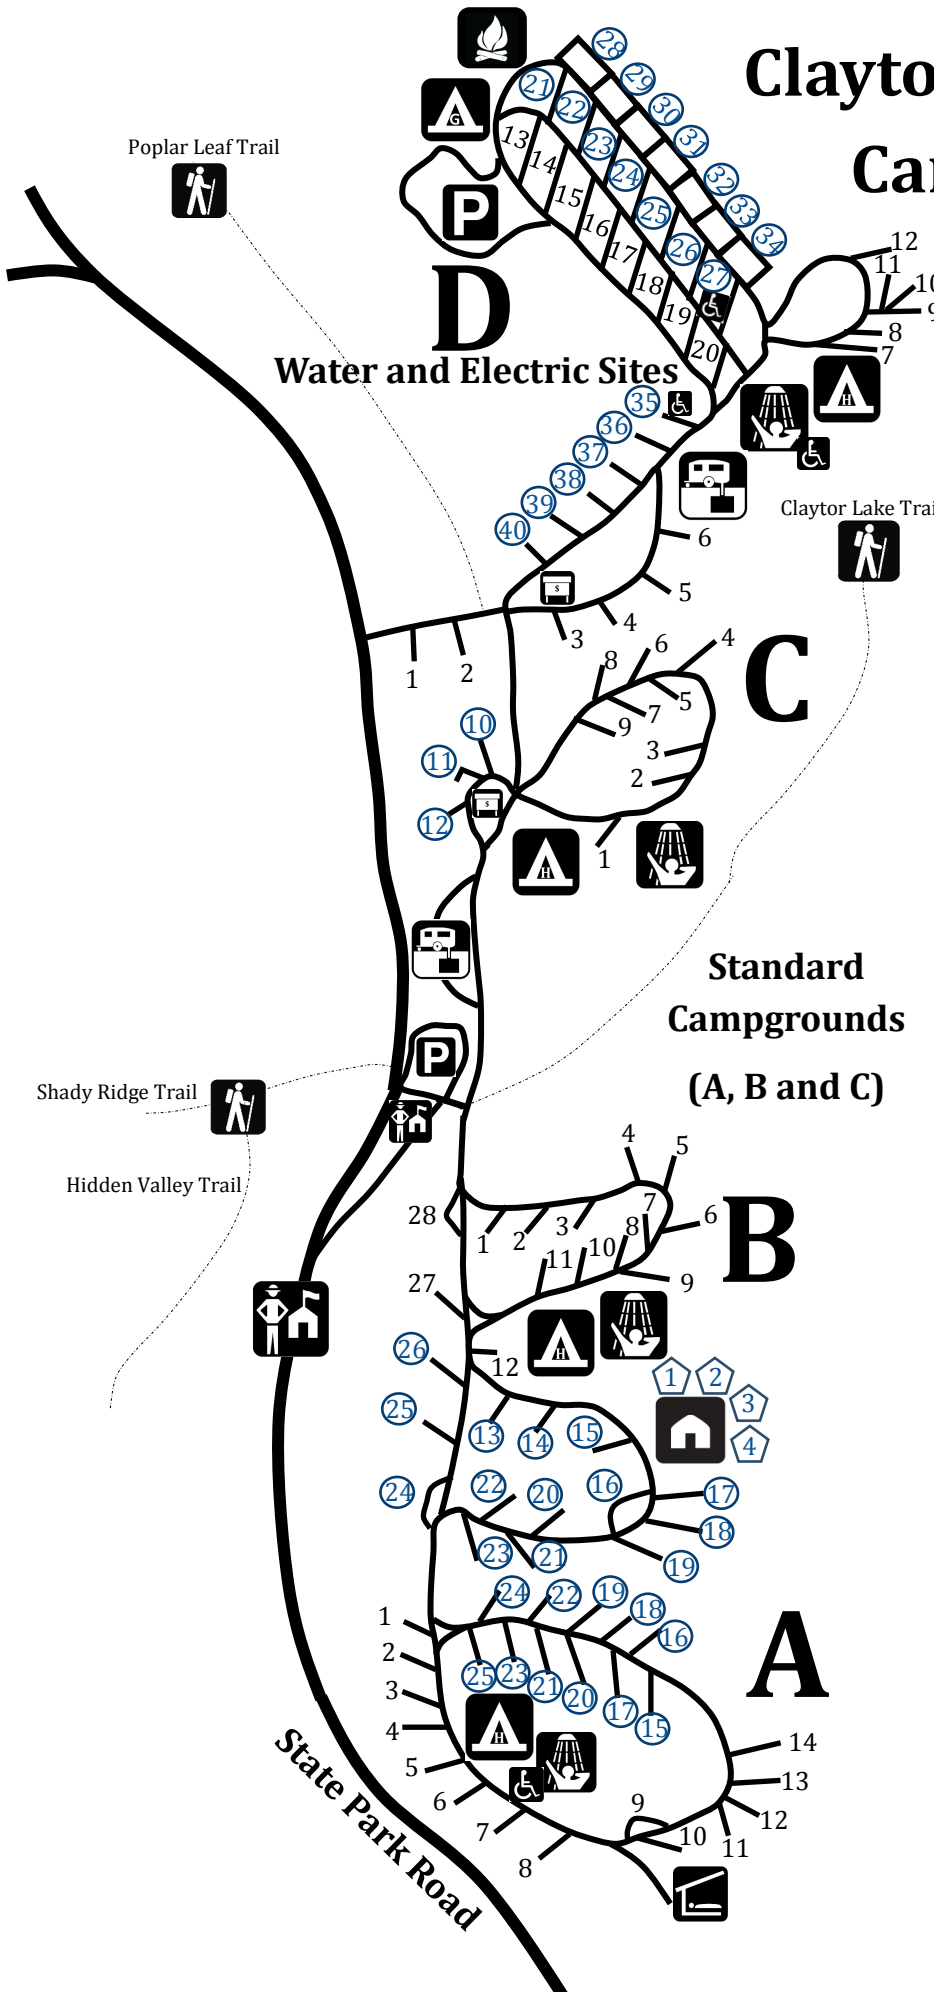

Claytor Lake State Park Campground Map

Water and Electric Sites

Site Specific
camp sites are
circled
(click on sites for photos)

-  Accessible
-  Bathhouse / Restrooms
-  Campground Host
-  Camping Lodge
-  Contact Station
-  Dump Station
-  Group Campsite
-  Hiking Trail
-  Interpretative Campfire Circle
-  Overflow Parking
-  Self Payment Kiosk
(seasonal)
-  Yurts