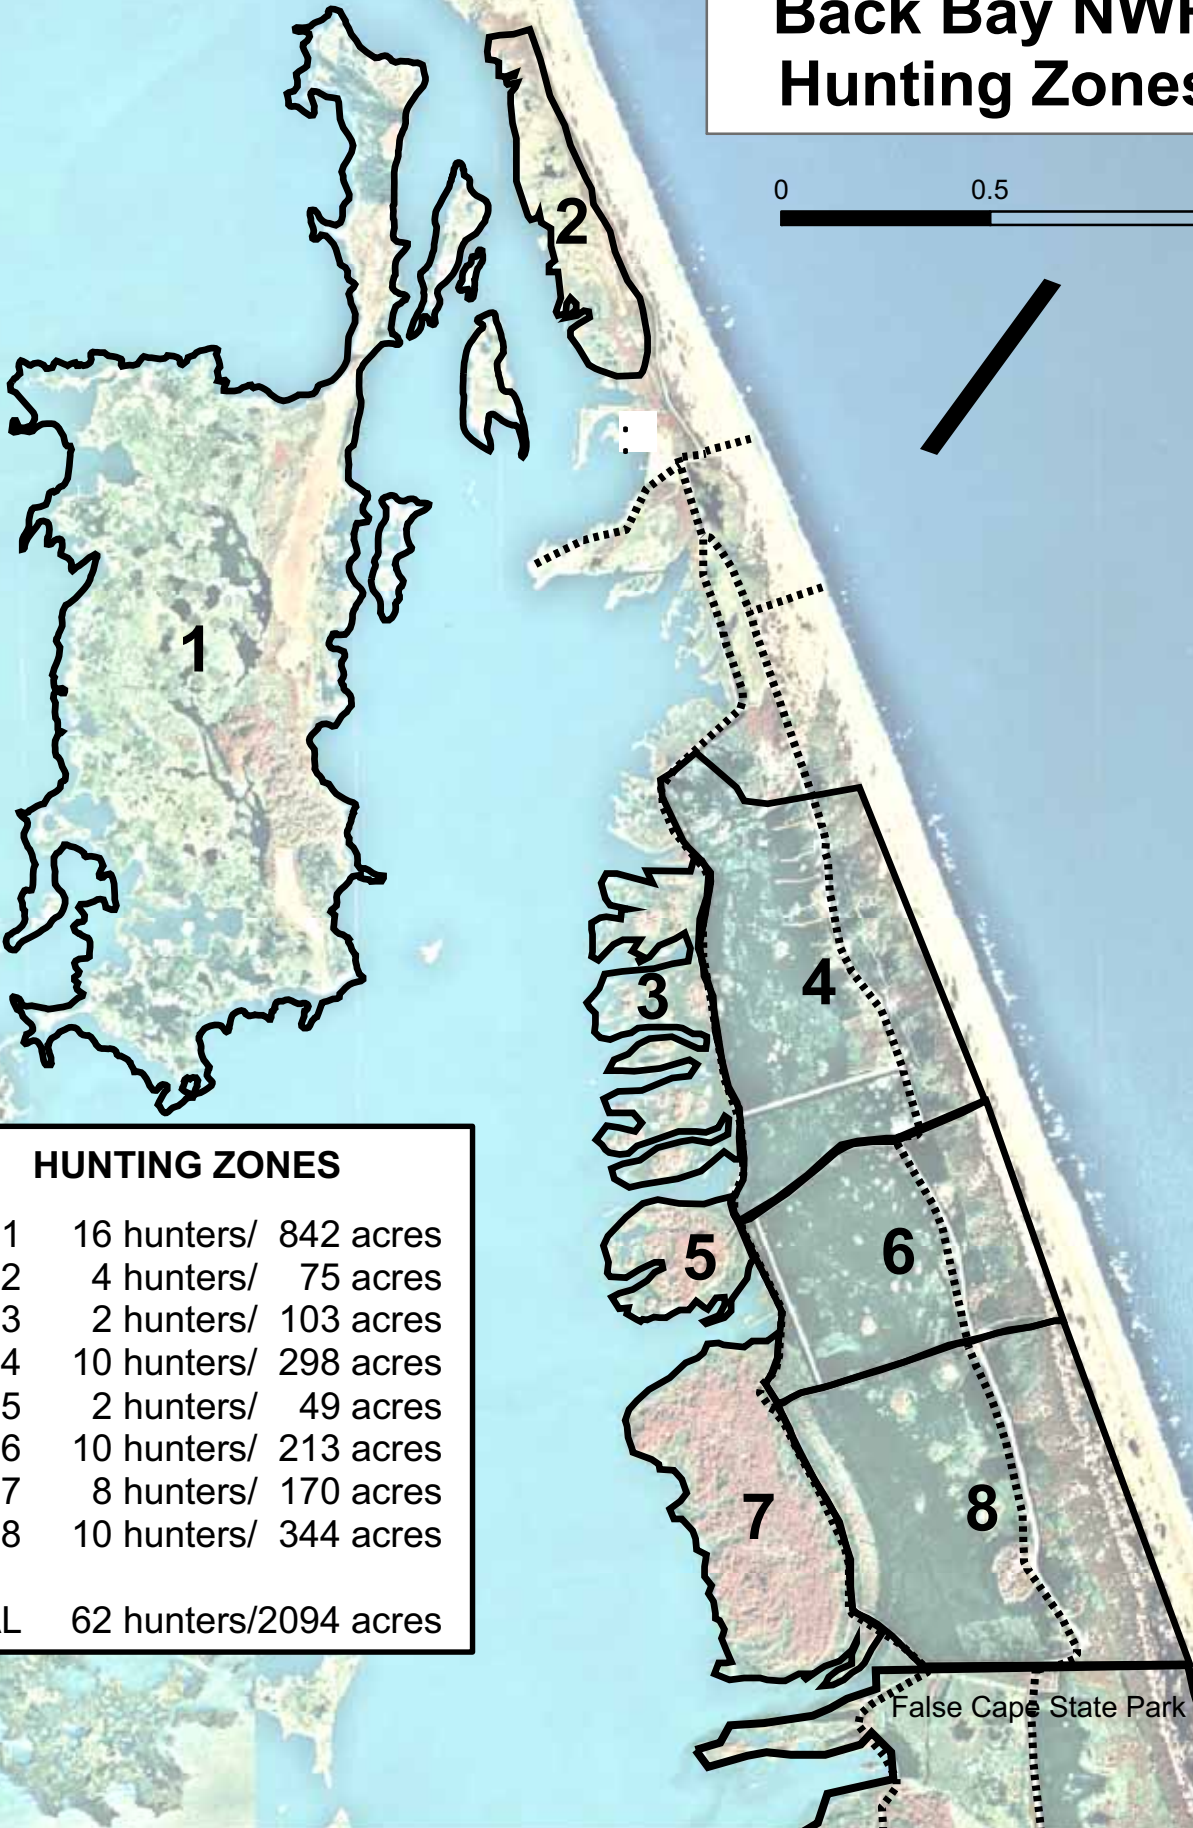

Back Bay NWR Hunting Zones

0 0.5 1 Miles

HUNTING ZONES

Zone 1	16 hunters/	842 acres
Zone 2	4 hunters/	75 acres
Zone 3	2 hunters/	103 acres
Zone 4	10 hunters/	298 acres
Zone 5	2 hunters/	49 acres
Zone 6	10 hunters/	213 acres
Zone 7	8 hunters/	170 acres
Zone 8	10 hunters/	344 acres
TOTAL	62 hunters/	2094 acres

False Cape State Park