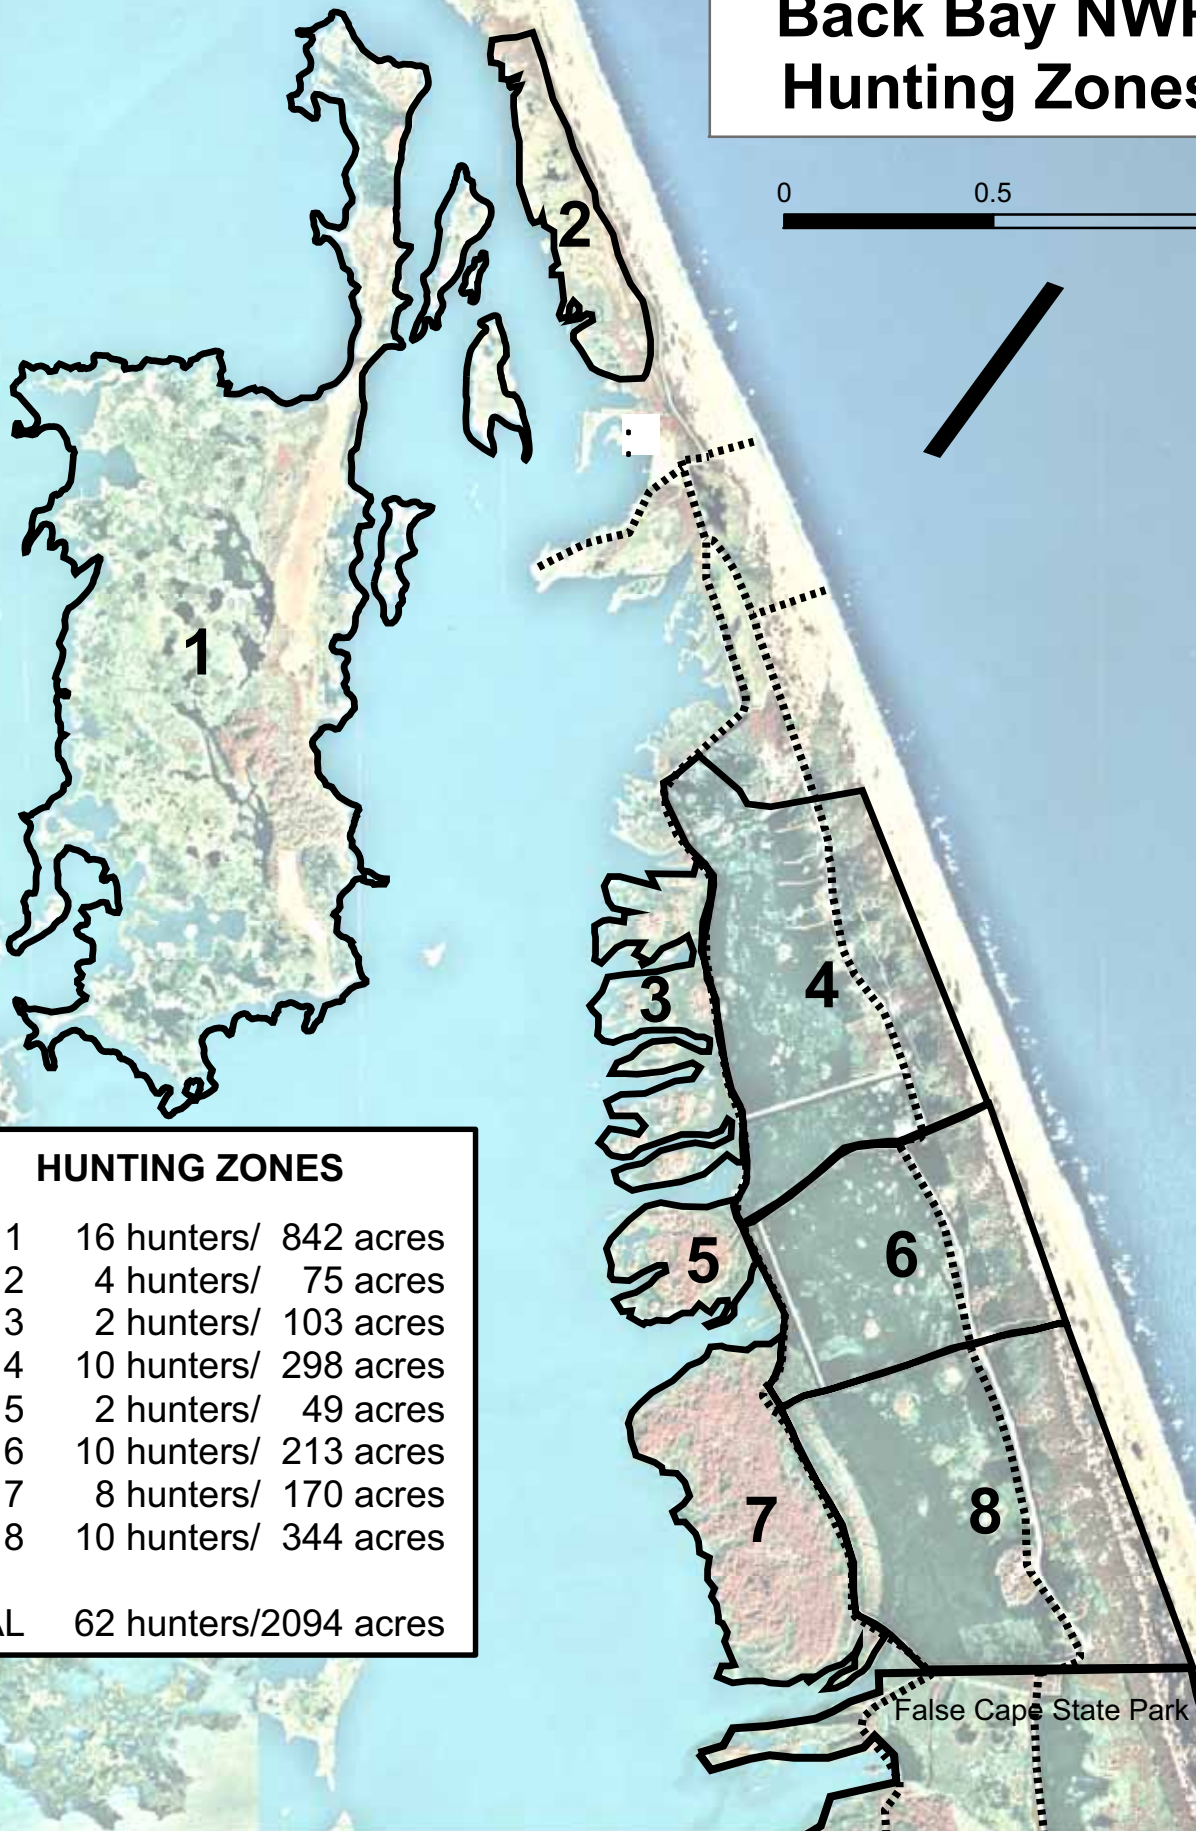

Back Bay NWR Hunting Zones

0 0.5 1 Miles

HUNTING ZONES

Zone 1	16 hunters/	842 acres
Zone 2	4 hunters/	75 acres
Zone 3	2 hunters/	103 acres
Zone 4	10 hunters/	298 acres
Zone 5	2 hunters/	49 acres
Zone 6	10 hunters/	213 acres
Zone 7	8 hunters/	170 acres
Zone 8	10 hunters/	344 acres
TOTAL	62 hunters/	2094 acres

False Cape State Park