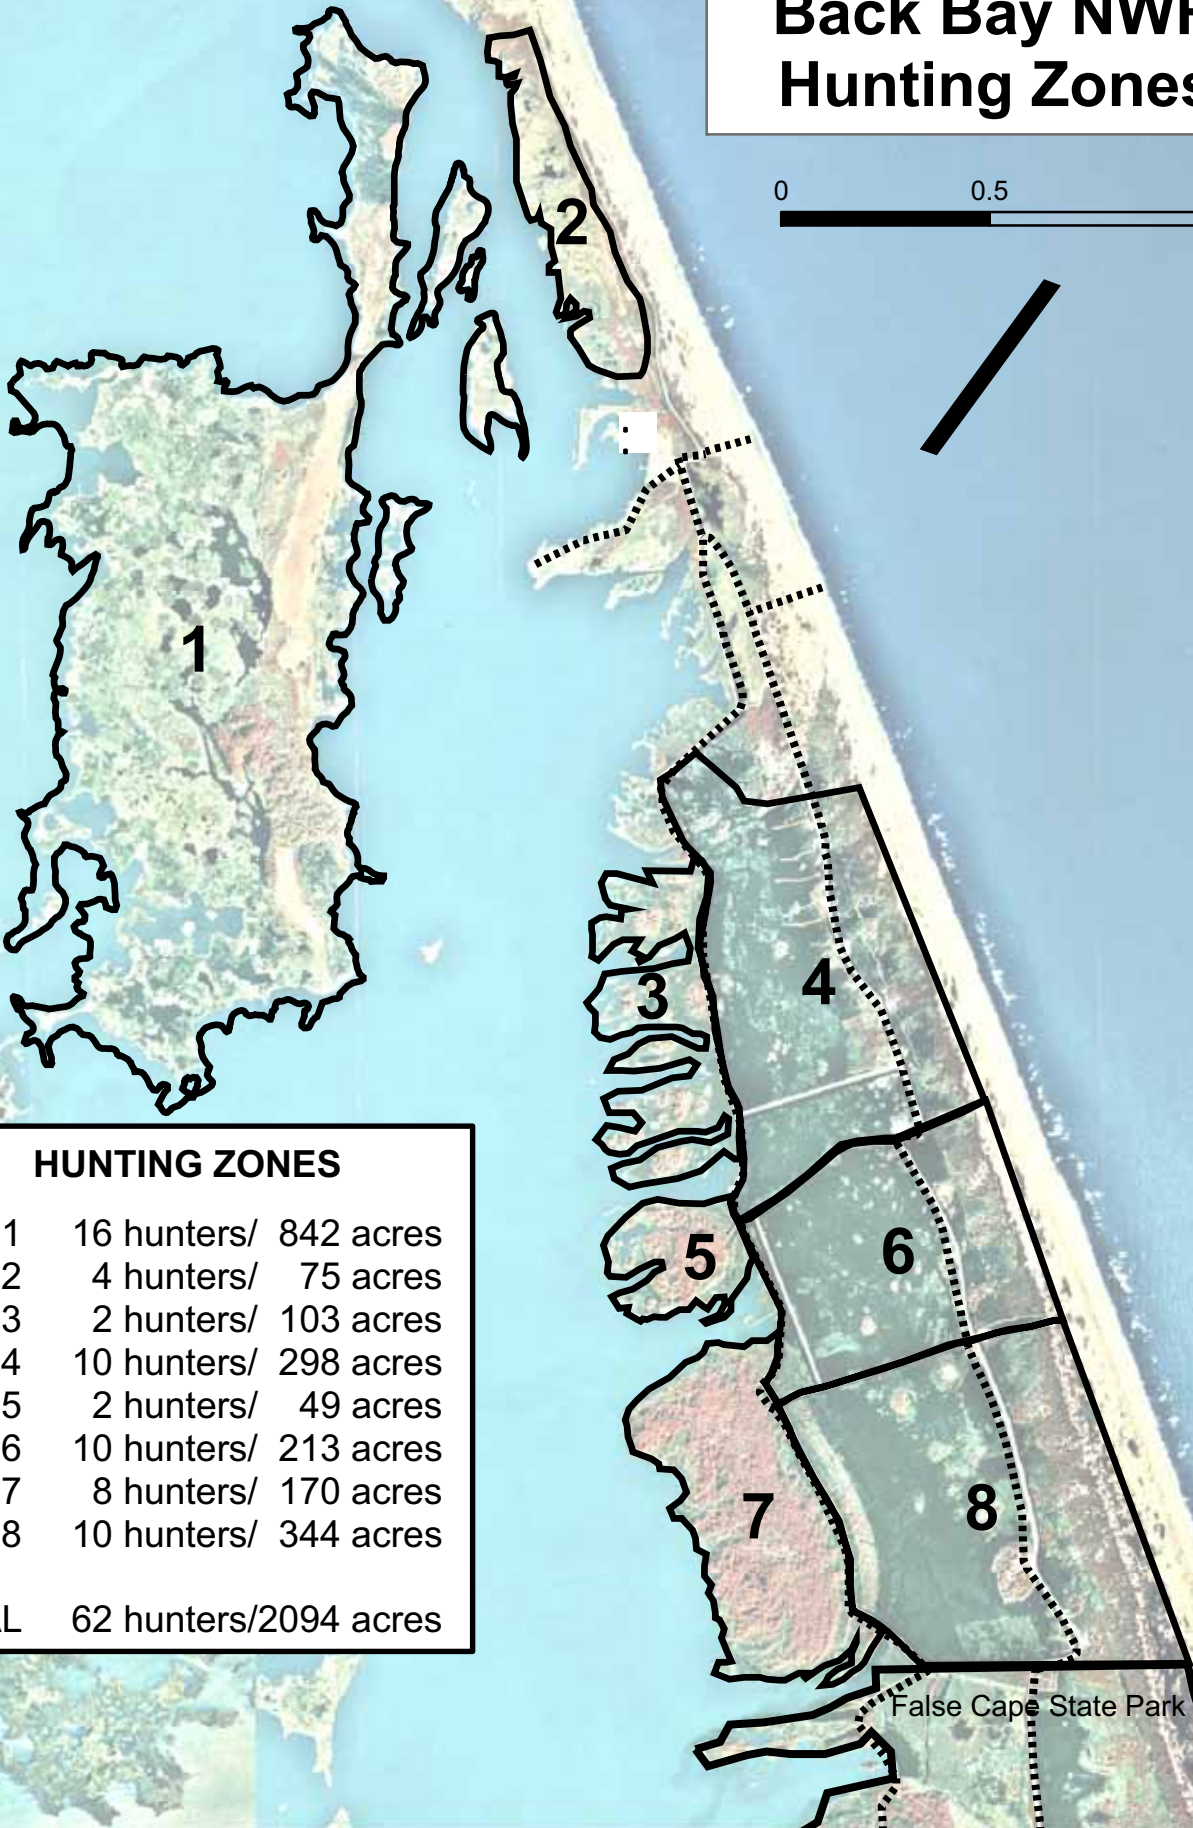

Back Bay NWR Hunting Zones

0 0.5 1 Miles

HUNTING ZONES

Zone 1	16 hunters/	842 acres
Zone 2	4 hunters/	75 acres
Zone 3	2 hunters/	103 acres
Zone 4	10 hunters/	298 acres
Zone 5	2 hunters/	49 acres
Zone 6	10 hunters/	213 acres
Zone 7	8 hunters/	170 acres
Zone 8	10 hunters/	344 acres
TOTAL	62 hunters/	2094 acres

False Cape State Park