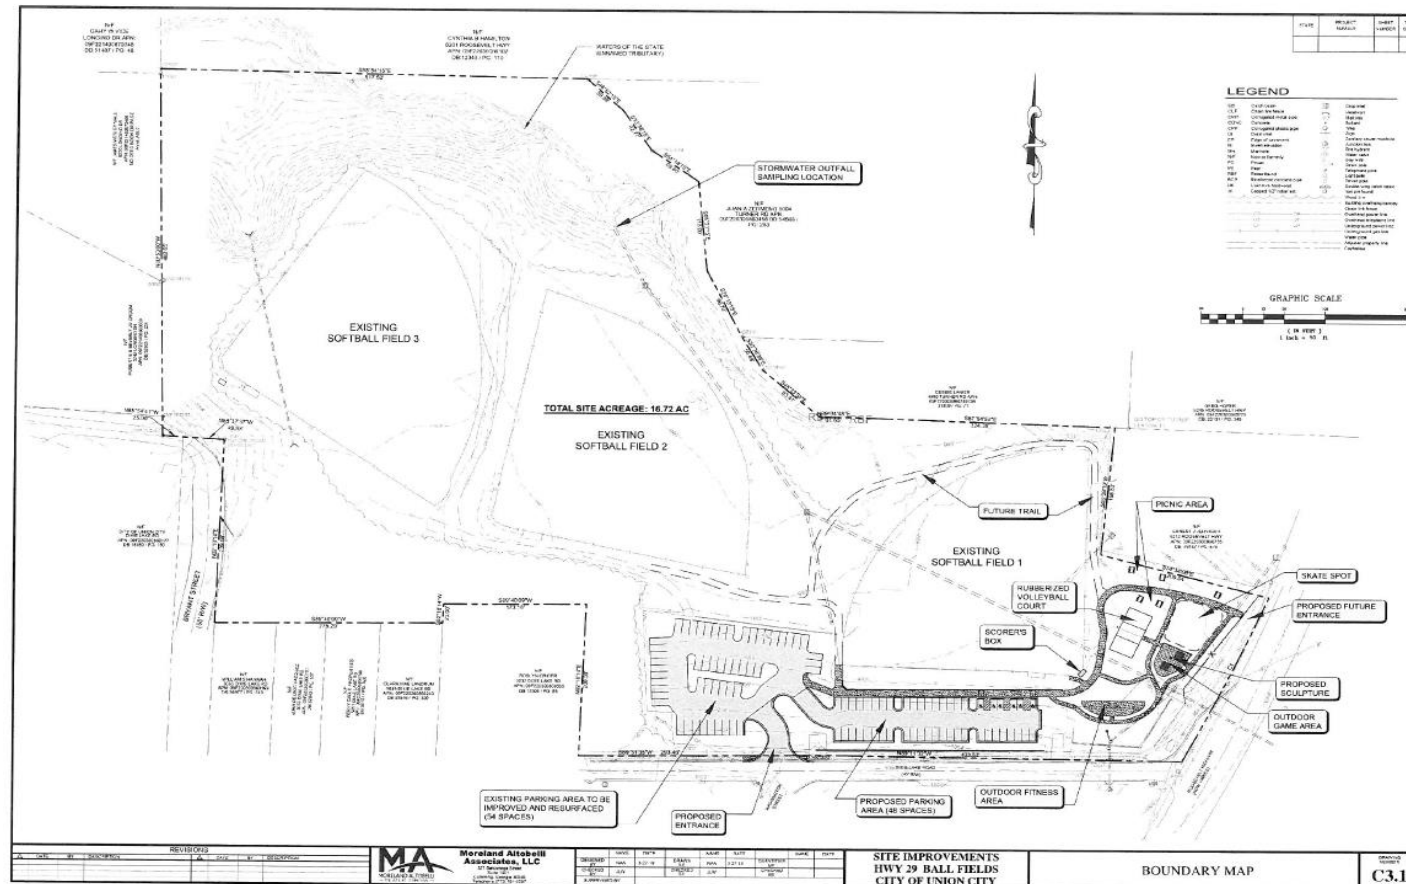

Combination Site & Boundary Map

Purpose: identifies recreation facilities & boundary

- ✓ North arrow
- ✓ Meets & bounds
- ✓ Scale
- ✓ Date of completion
- ✓ Site name
- ✓ Ingress/egress
- ✓ Acres